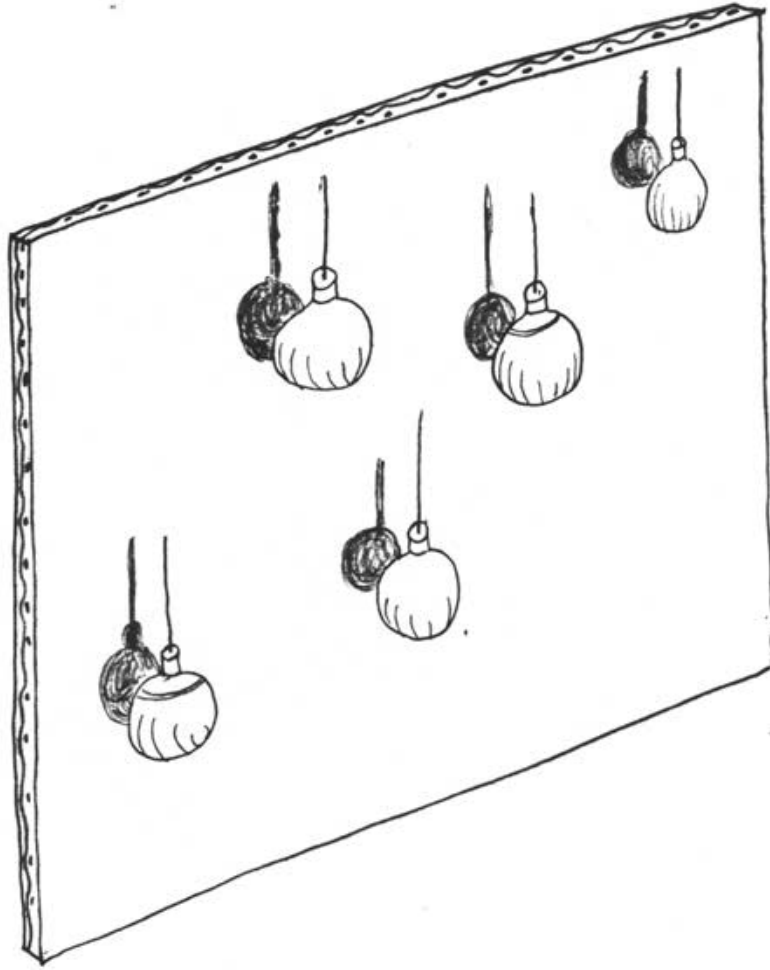

# Hypnagogic Art

Sculpture: the bare canvas is about 4' x 5' and illuminated from the right. Hanging in front of it on thin wires are what seem to be Christmas decorations -- plain, silver spheres, some with partial spangling, others with thin, parallel, horizontal, green stripes as shown.