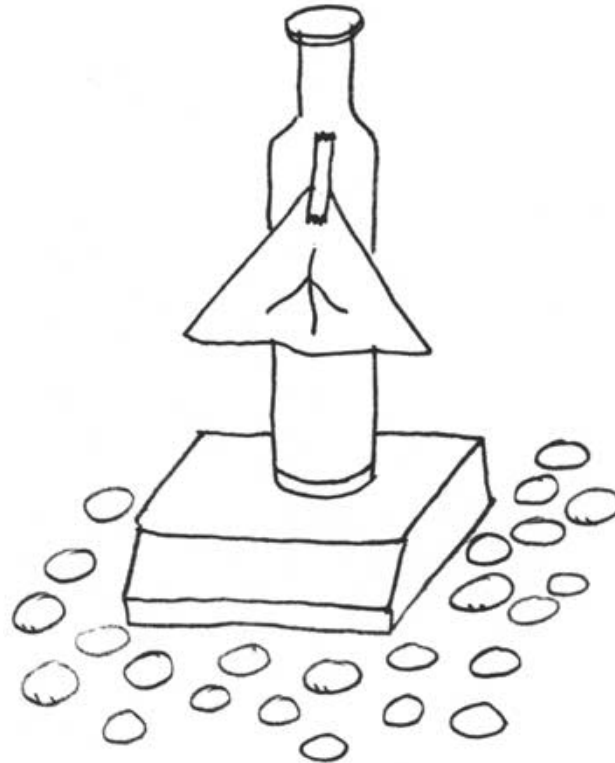

Hypnagogic Art

Sculpture: A strange, long, thin bottle, dusty, as though found in an attic in the Gold Country, standing on a glass base whose surface has been etched translucent, or may be simply so because of dust. The base is standing in white gravel. Scotchtaped to the bottle, as shown, is a triangle carefully cut from a dark green tree leaf.