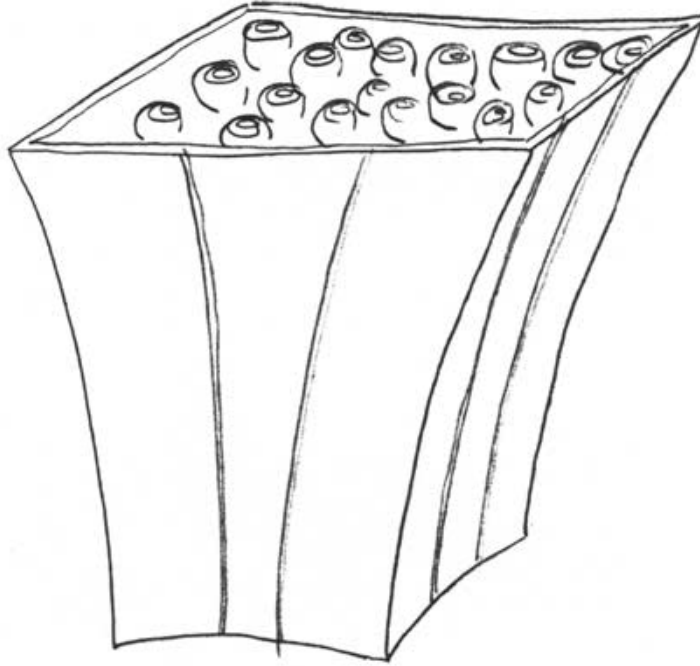

Hypnagogic Art

Painting or sculpture: The container looks like a wastebasket with fluted sides. The sides are black, each having two thin, white, vertical, hand-painted lines. Inside, however, are pieces of sheet metal bent into the shape of roses, and then heated red-hot. We see a red glow emanating from inside the basket.