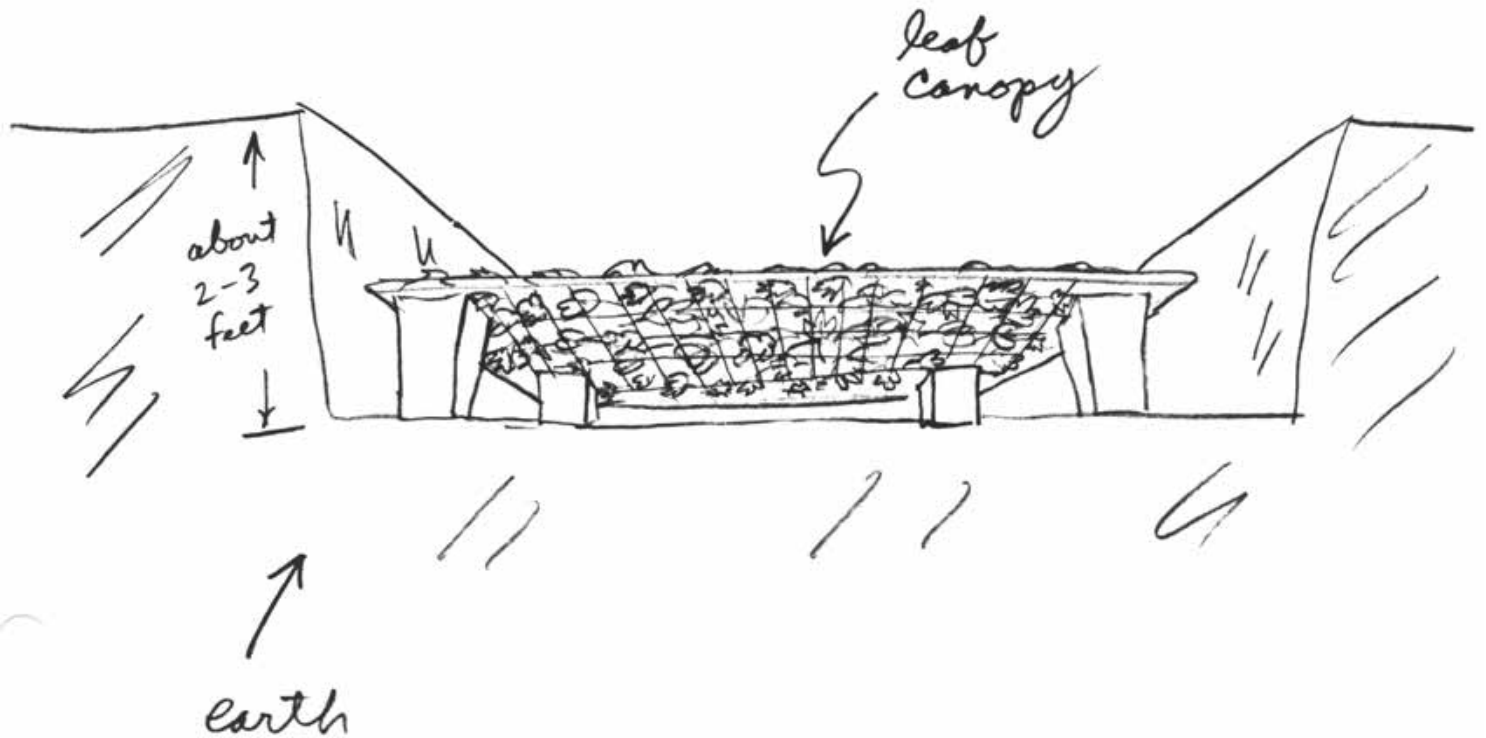

# Hypnagogic Art

Sculpture: The Leaf Canopy The posts are fresh, unpainted wood. There is a roughly one-inch mesh of yellow string across the frame, on which the leaves have been placed. The leaves are from early fall: yellow, with traces of green -- still fresh, not dried out. We view the thing from a special viewing window in the earth, looking up so that we see the sunlight through the leaves. The trench has been carefully dug, the sides have been shaved with a flat shovel so that the trench looks somewhat "precise", or, rather, "carved", though clearly hand-dug.