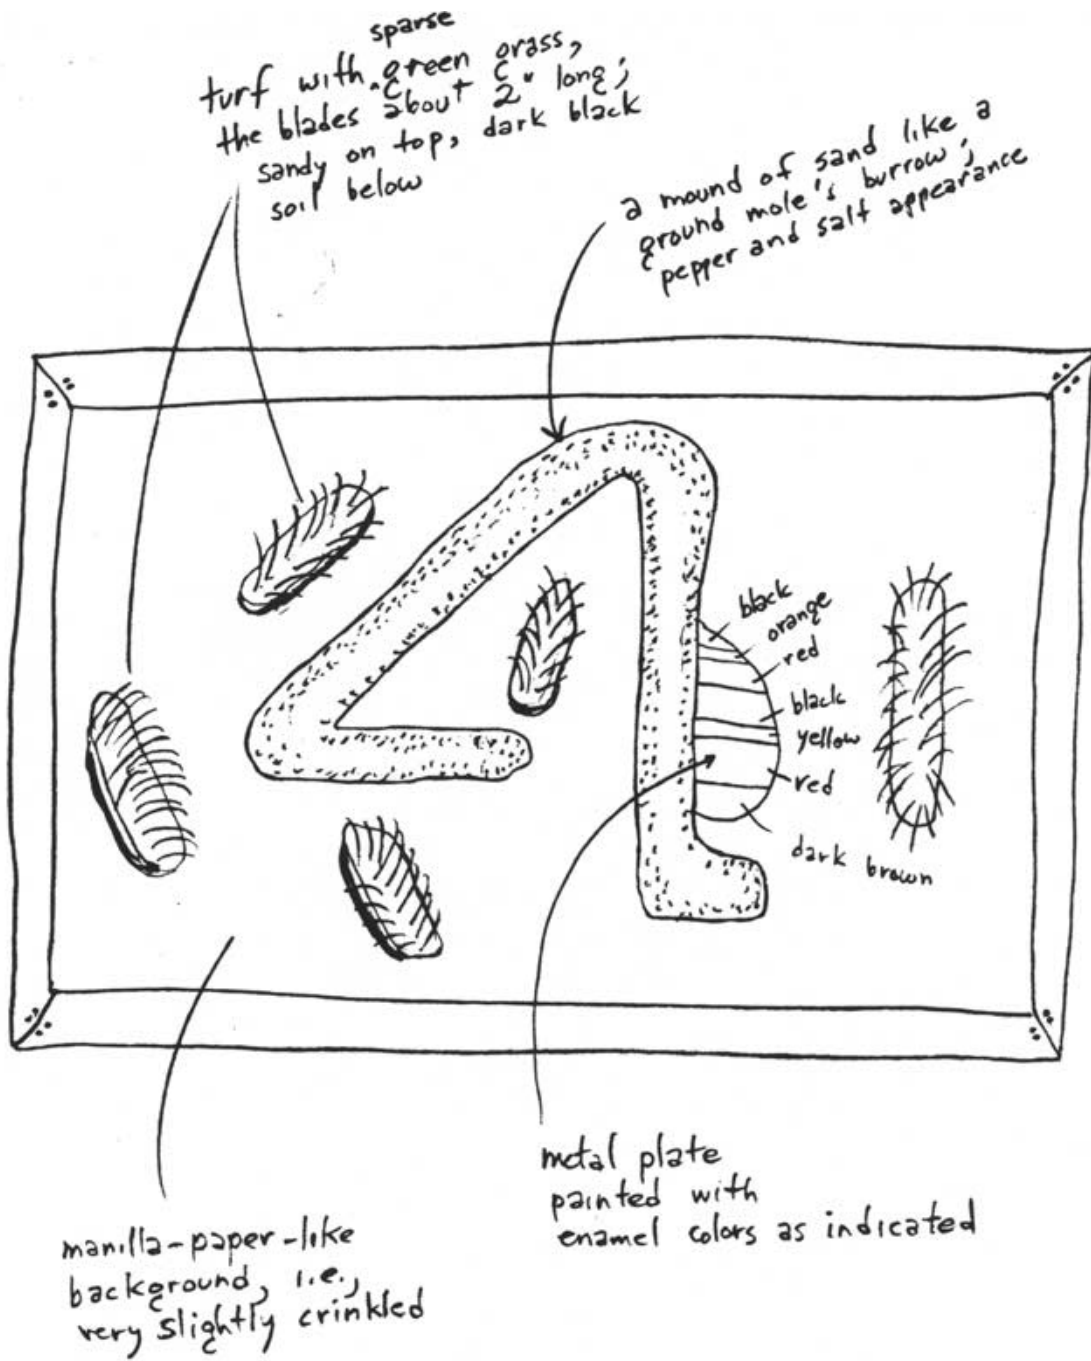

Hypnagogic Art

Framed sculpture: As illustrated. Size about 3' wide x 2' high. Depending on availability of invisible adhesive for sand, may have to be viewed horizontally, as opposed to hung on a wall.