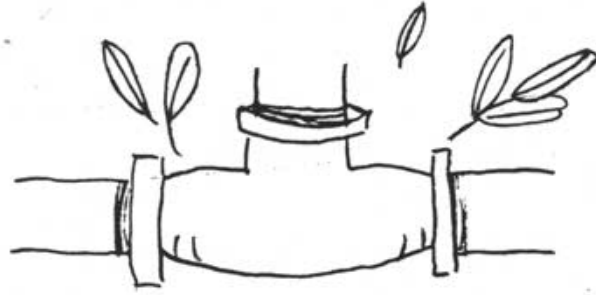

Hypnagogic Art

Film: A rust-brown pipe-tee revolves slowly (into the page, in the above) in front of a mass of green leaves. The rust is a light, shit-brown color, flecked with darker reds and browns. Below, two skaters, a man and a woman, with expressionless faces pressed close together, bodies almost mechanically coordinated, skate past us at a 45-degree angle.