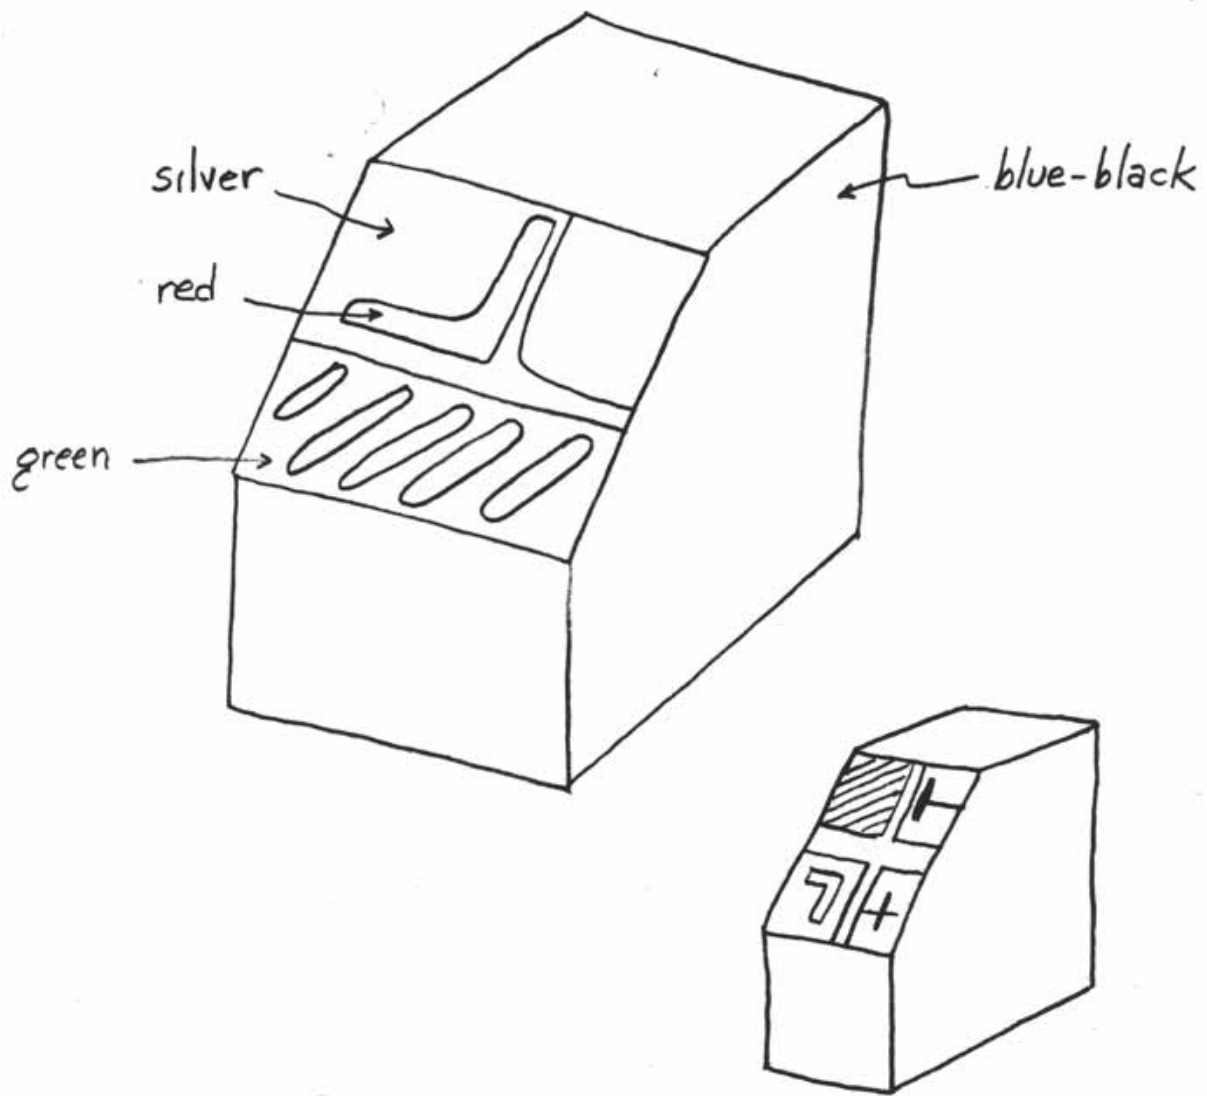

# Hypnagogic Art

Set of sculptures: Each is a wooden block perhaps 2" wide x 4" deep x 3-1/2" high, with a variety of designs like those shown on the sloping part. In all cases, the top, sides, and vertical part of the front are a deep blue-black.