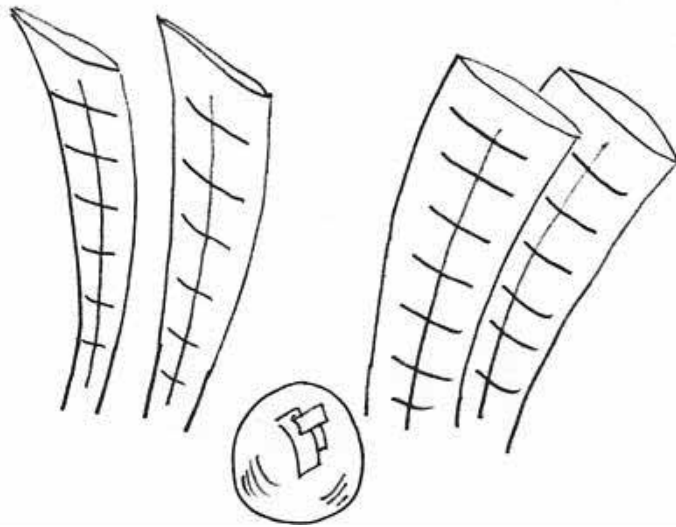

Hypnagogic Art

Sculpture: Knife-like dark red plastic "blades" with hand painted yellow lines running vertically, horizontally, as shown. In the center, a charcoal-black ball, and, painted on it, an abstract representation of the normal reflection which would be seen if the ball were shiny, the representation a pattern of light blue and perhaps silver squares. Background a bright blue/green/yellow haze.